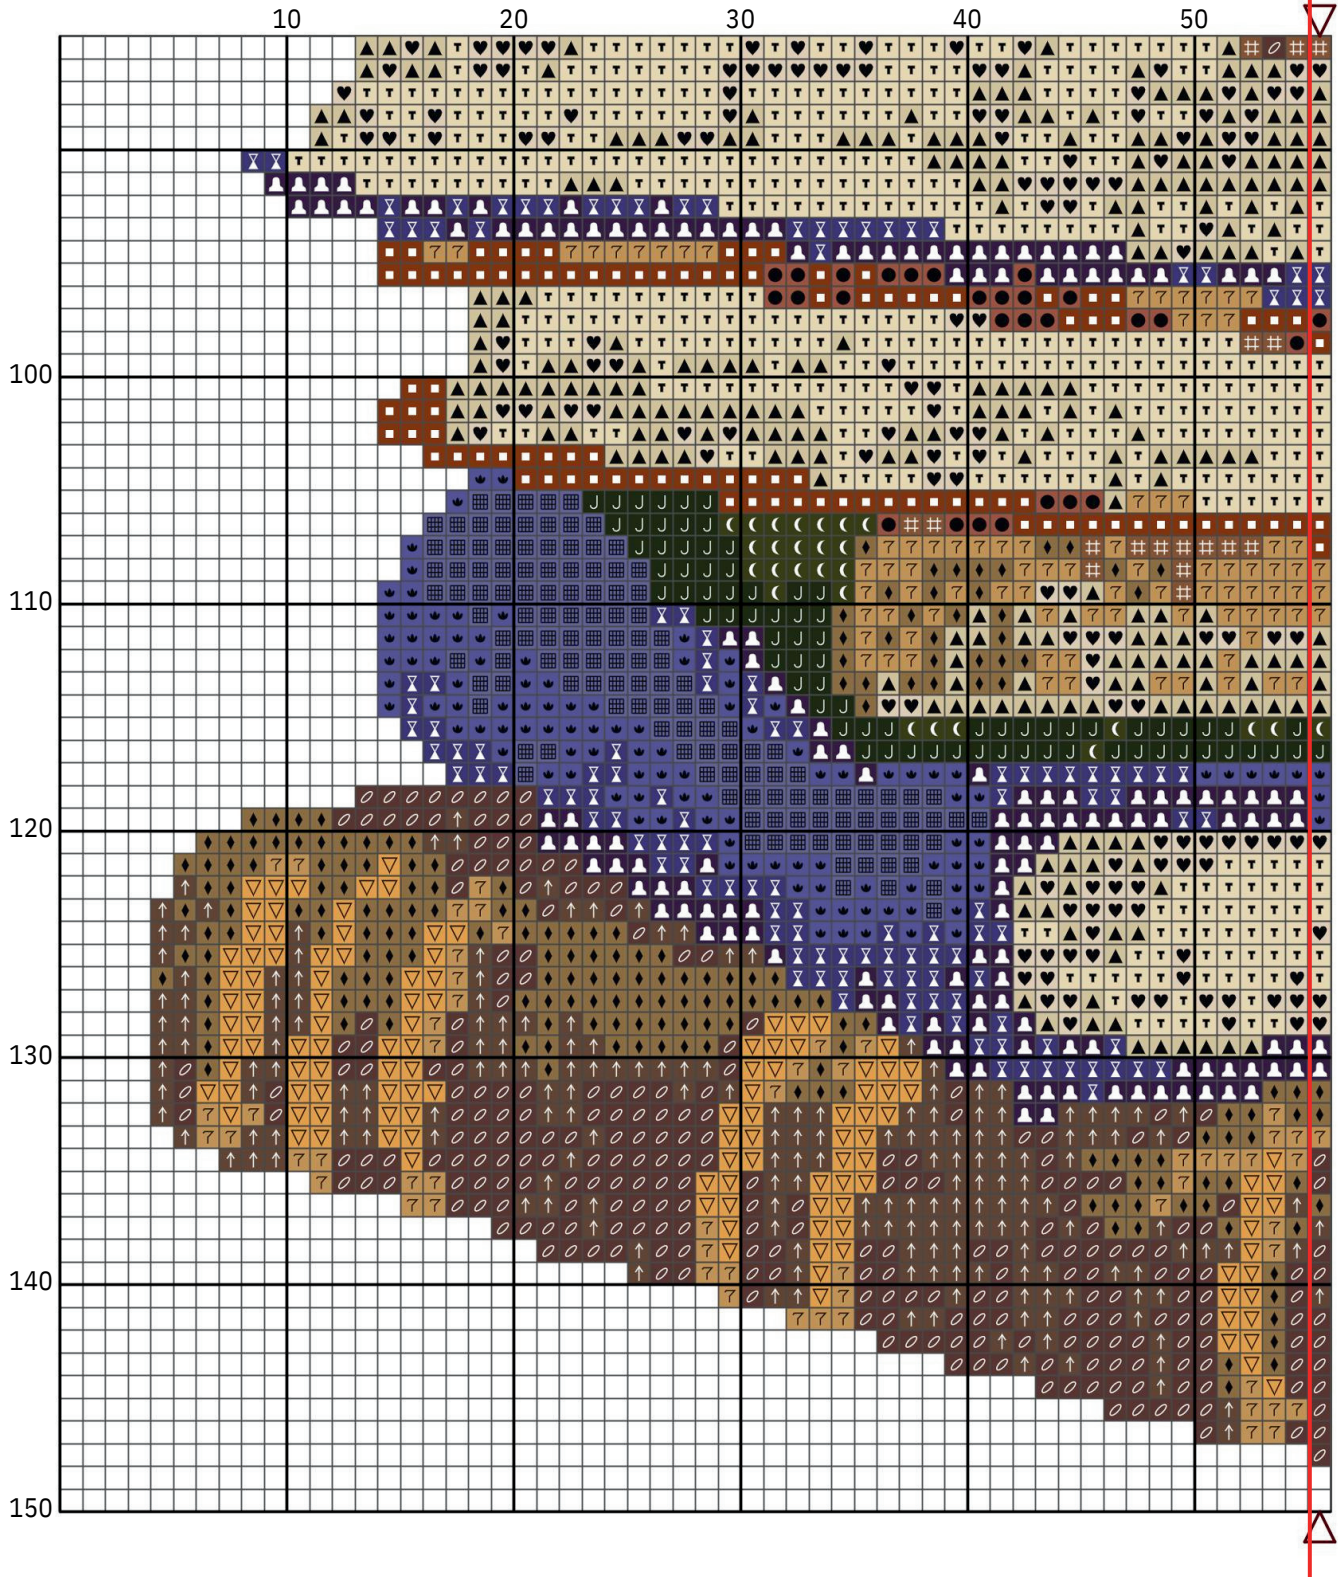

Stack of Books