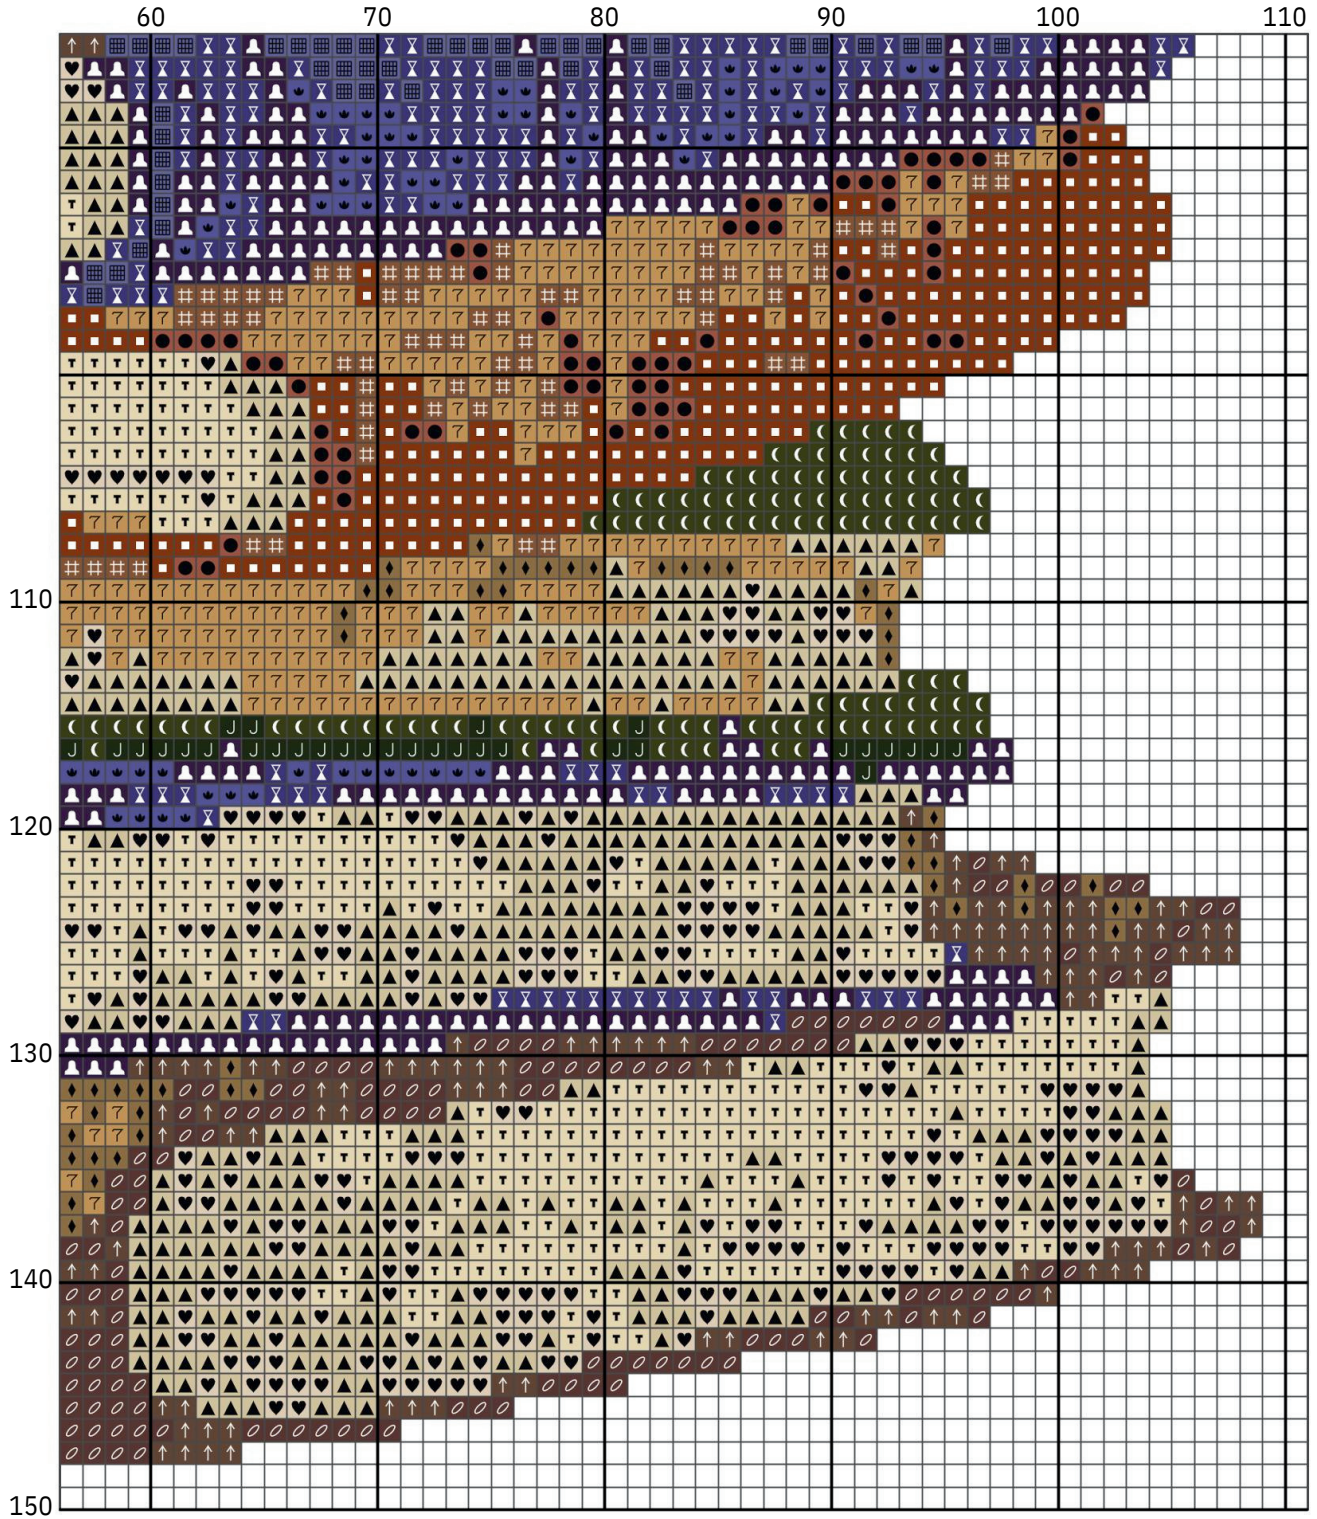

Stack of Books