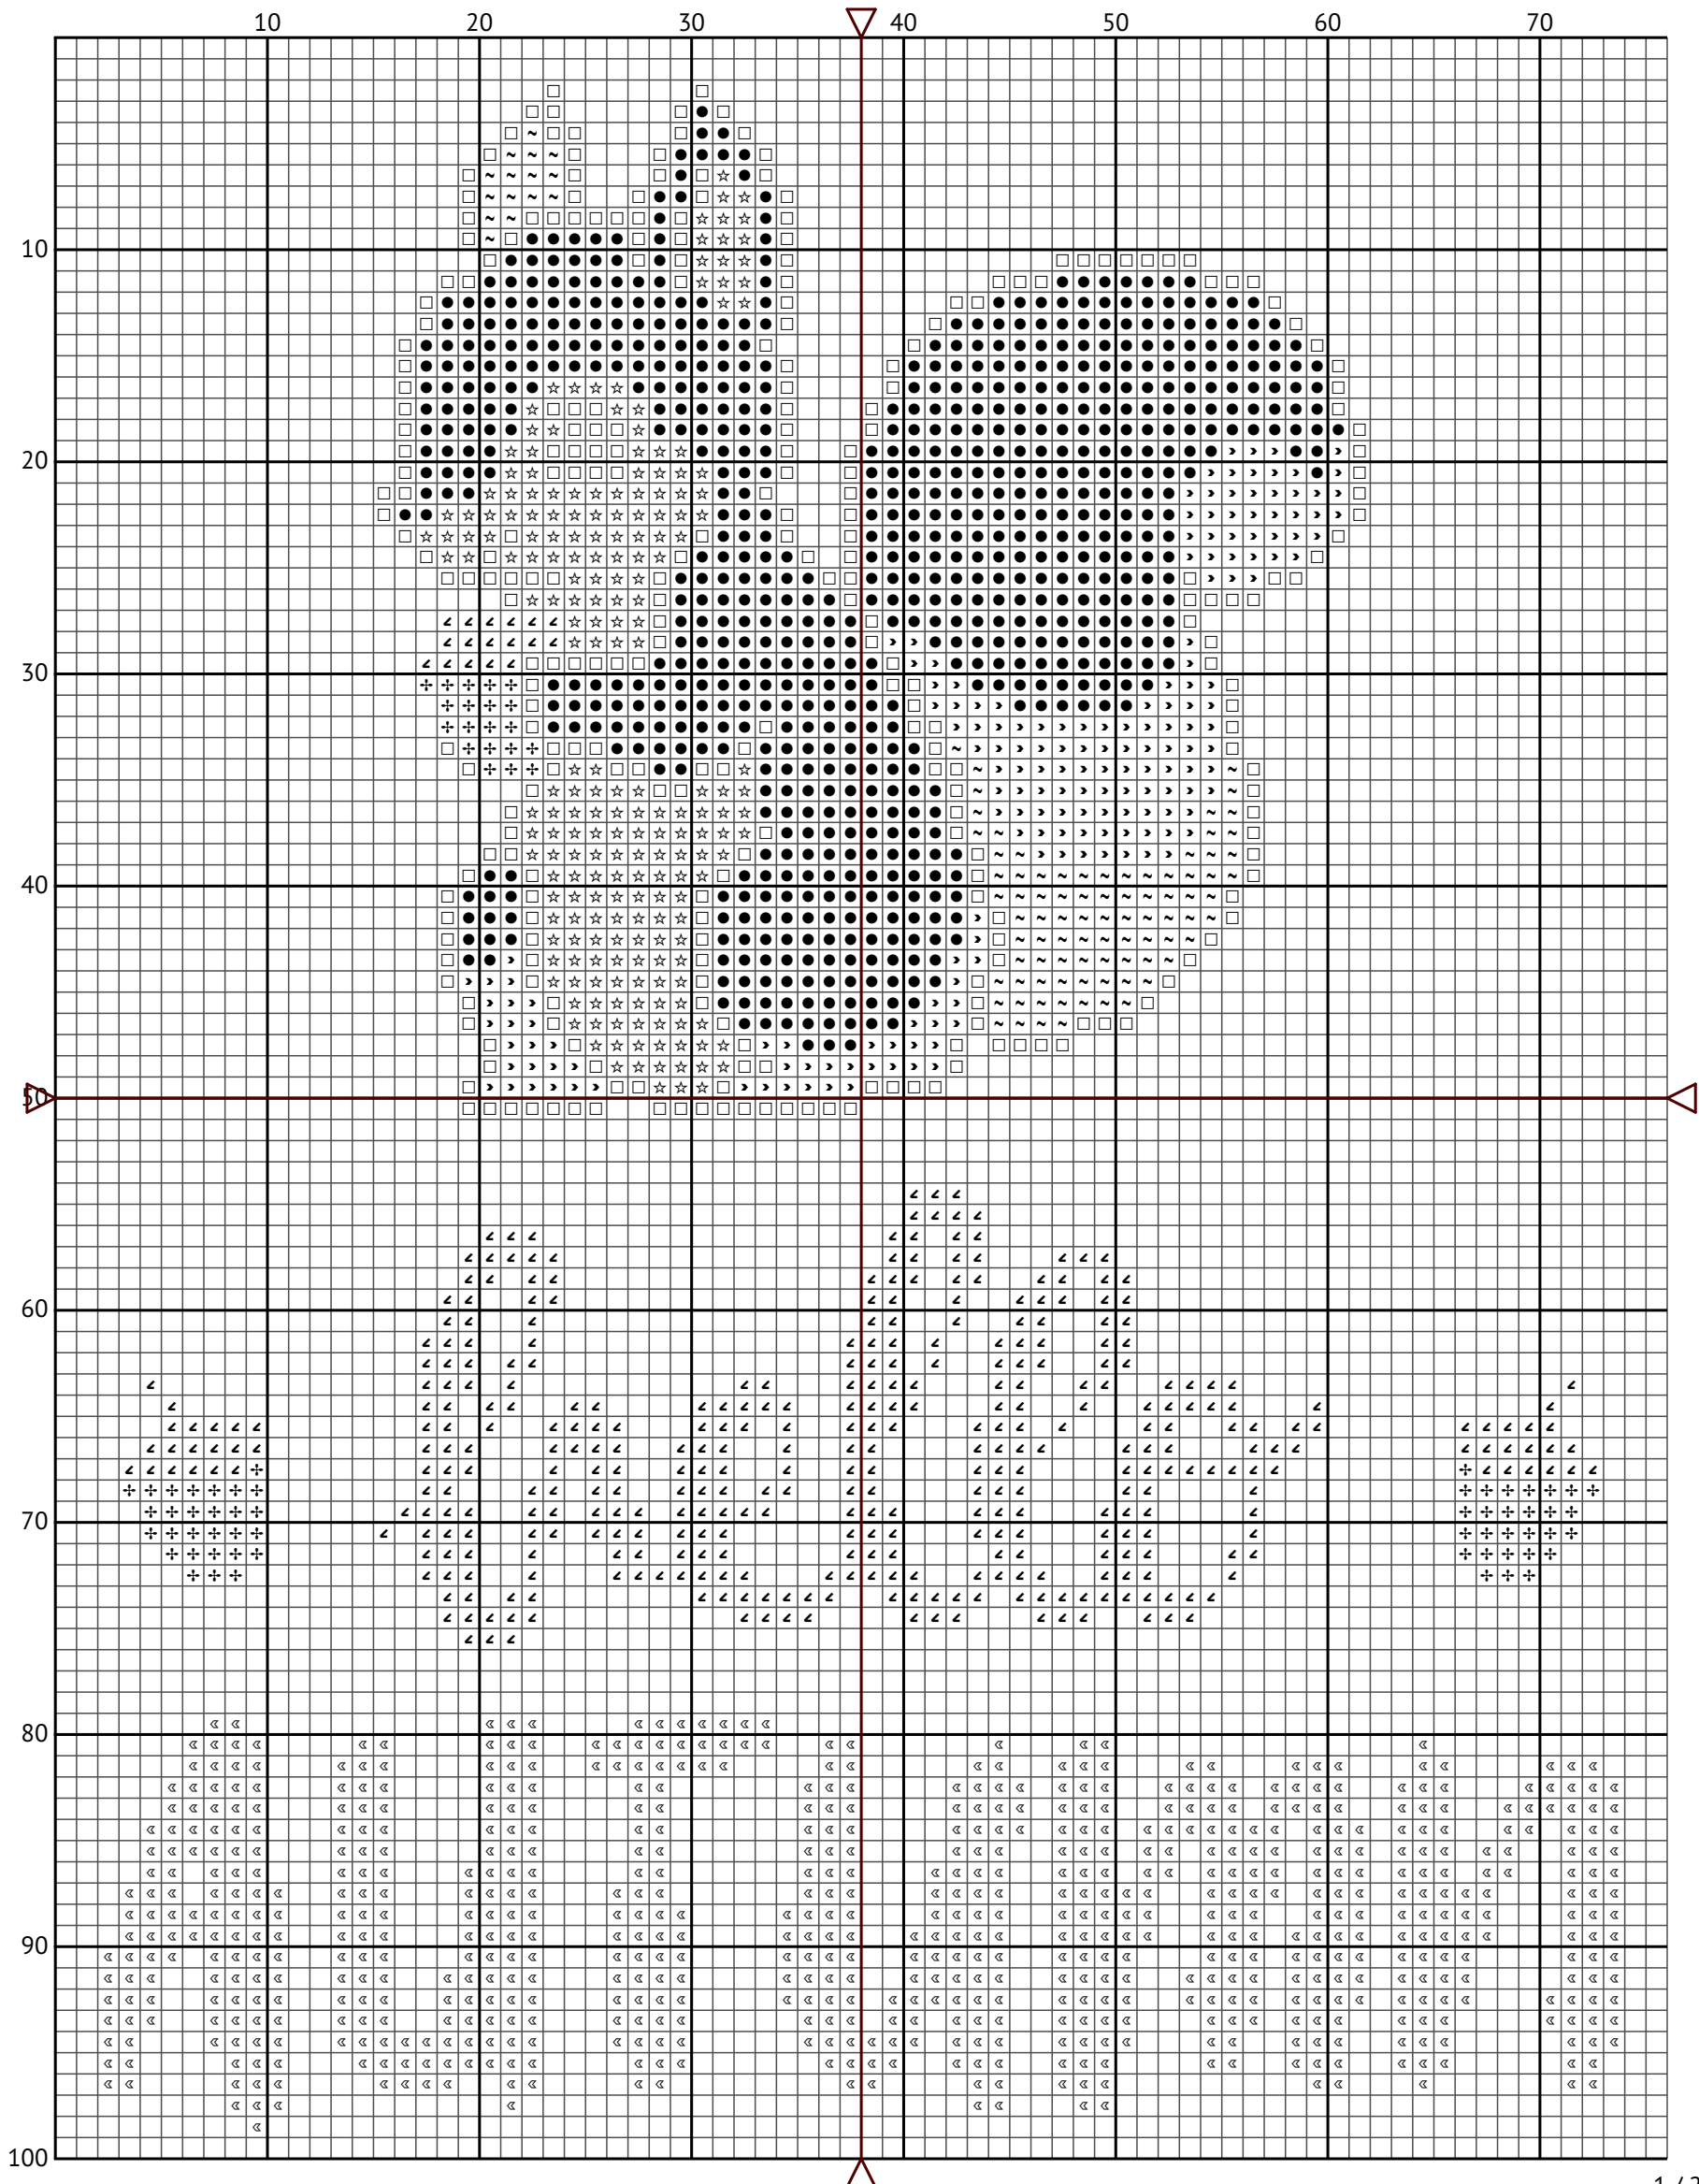

# Autumn Squirrel

# Autumn Squirrel

Symbol	Number	Name
□	DMC 300	Mahogany - Very Dark
~	DMC 301	Mahogany - Medium
●	DMC 402	Mahogany - Very Light
◄	DMC 632	Desert Sand - Ultra Very Dark
◄	DMC 740	Tangerine
☆	DMC 746	Off White
✦	DMC 977	Golden Brown - Light
►	DMC 3776	Mahogany - Light