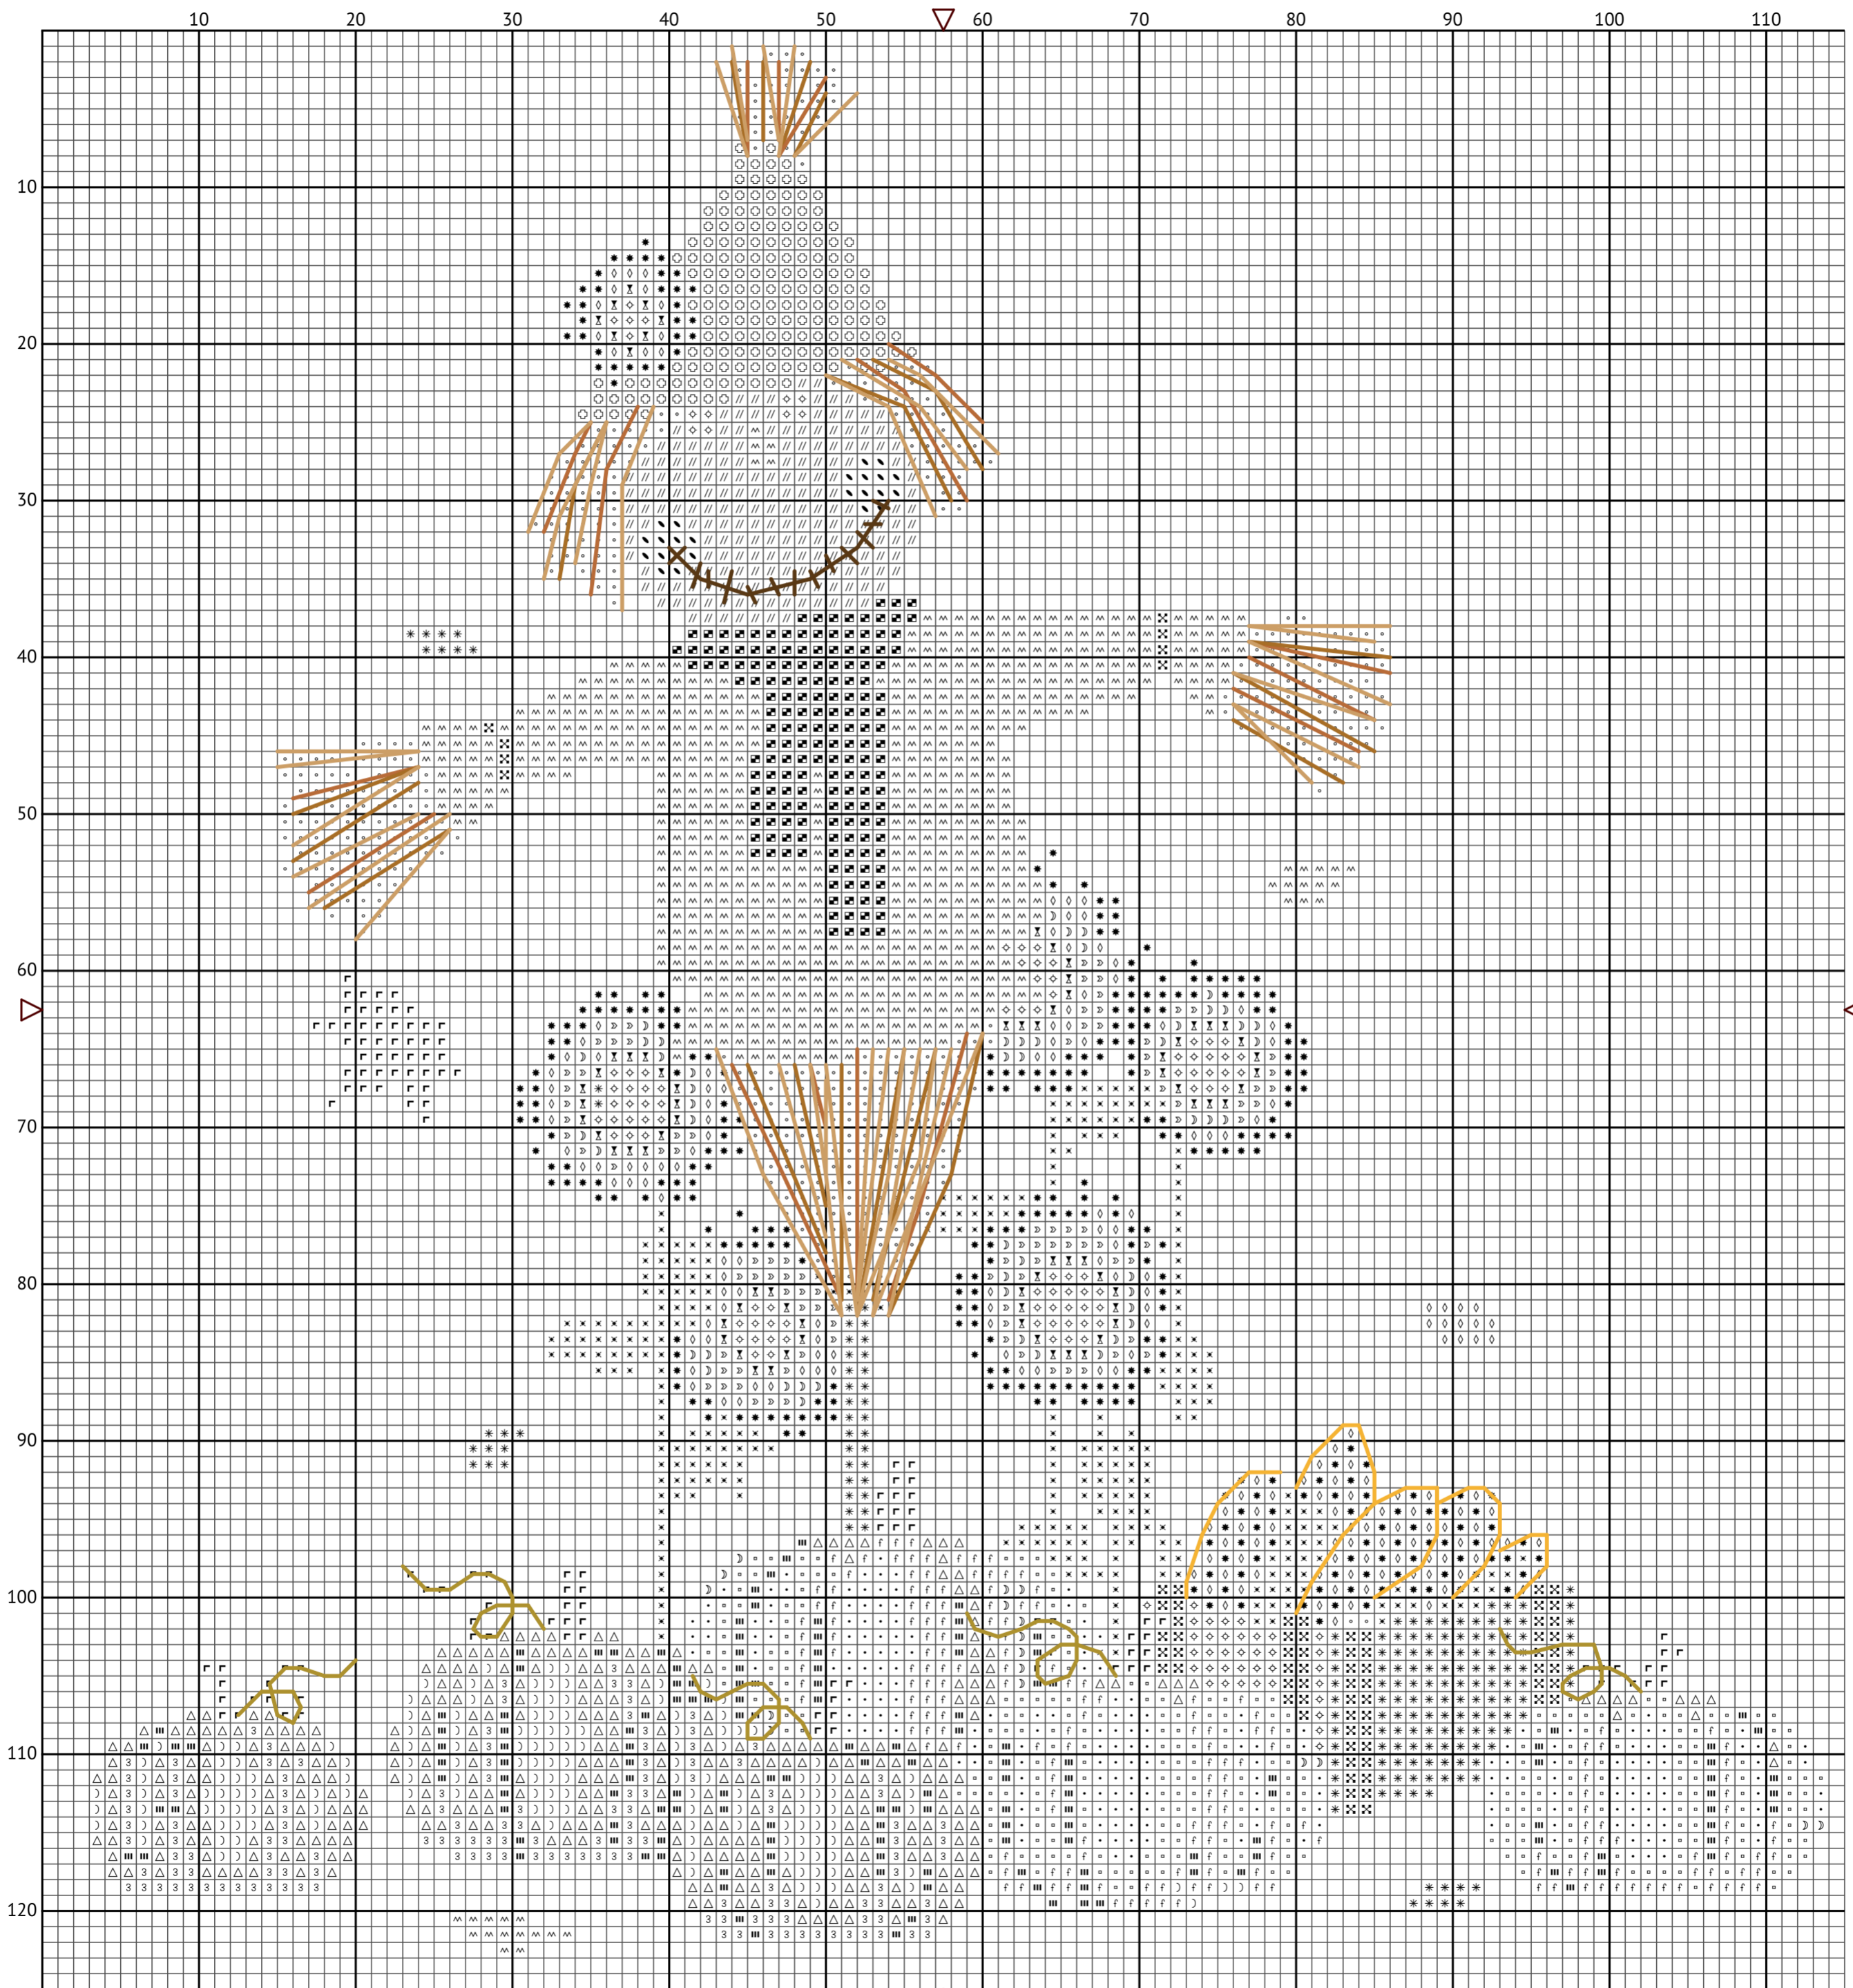

Sunflower Scarecrow

Sunflower Scarecrow

Symbol	Number	Name
)	DMC 402	Mahogany - Very Light
■	DMC 436	Tan
*	DMC 444	Lemon - Dark
✱	DMC 471	Avocado Green - Very Light
⌘	DMC 680	Old Gold - Dark
3	DMC 721	Orange Spice - Medium
△	DMC 740	Tangerine
f	DMC 741	Tangerine - Medium
//	DMC ECRU	Ecru
◇	DMC 725	Topaz - Medium Light
▣	DMC 733	Olive Green - Medium
◦	DMC 738	Tan - Very Light
⌋	DMC 783	Topaz - Medium
^^	DMC 816	Garnet
*	DMC 869	Hazelnut Brown - Very Dark
●	DMC 967	Apricot - Very Light
»	DMC 972	Canary - Deep
◻	DMC 977	Golden Brown - Light
⊞	DMC 3362	Pine Green - Dark
◇	DMC 3781	Mocha Brown - Dark
▬	DMC 3853	Autumn Gold - Dark
•	DMC 3854	Autumn Gold - Medium
⊞	DMC 3863	Mocha Beige - Medium