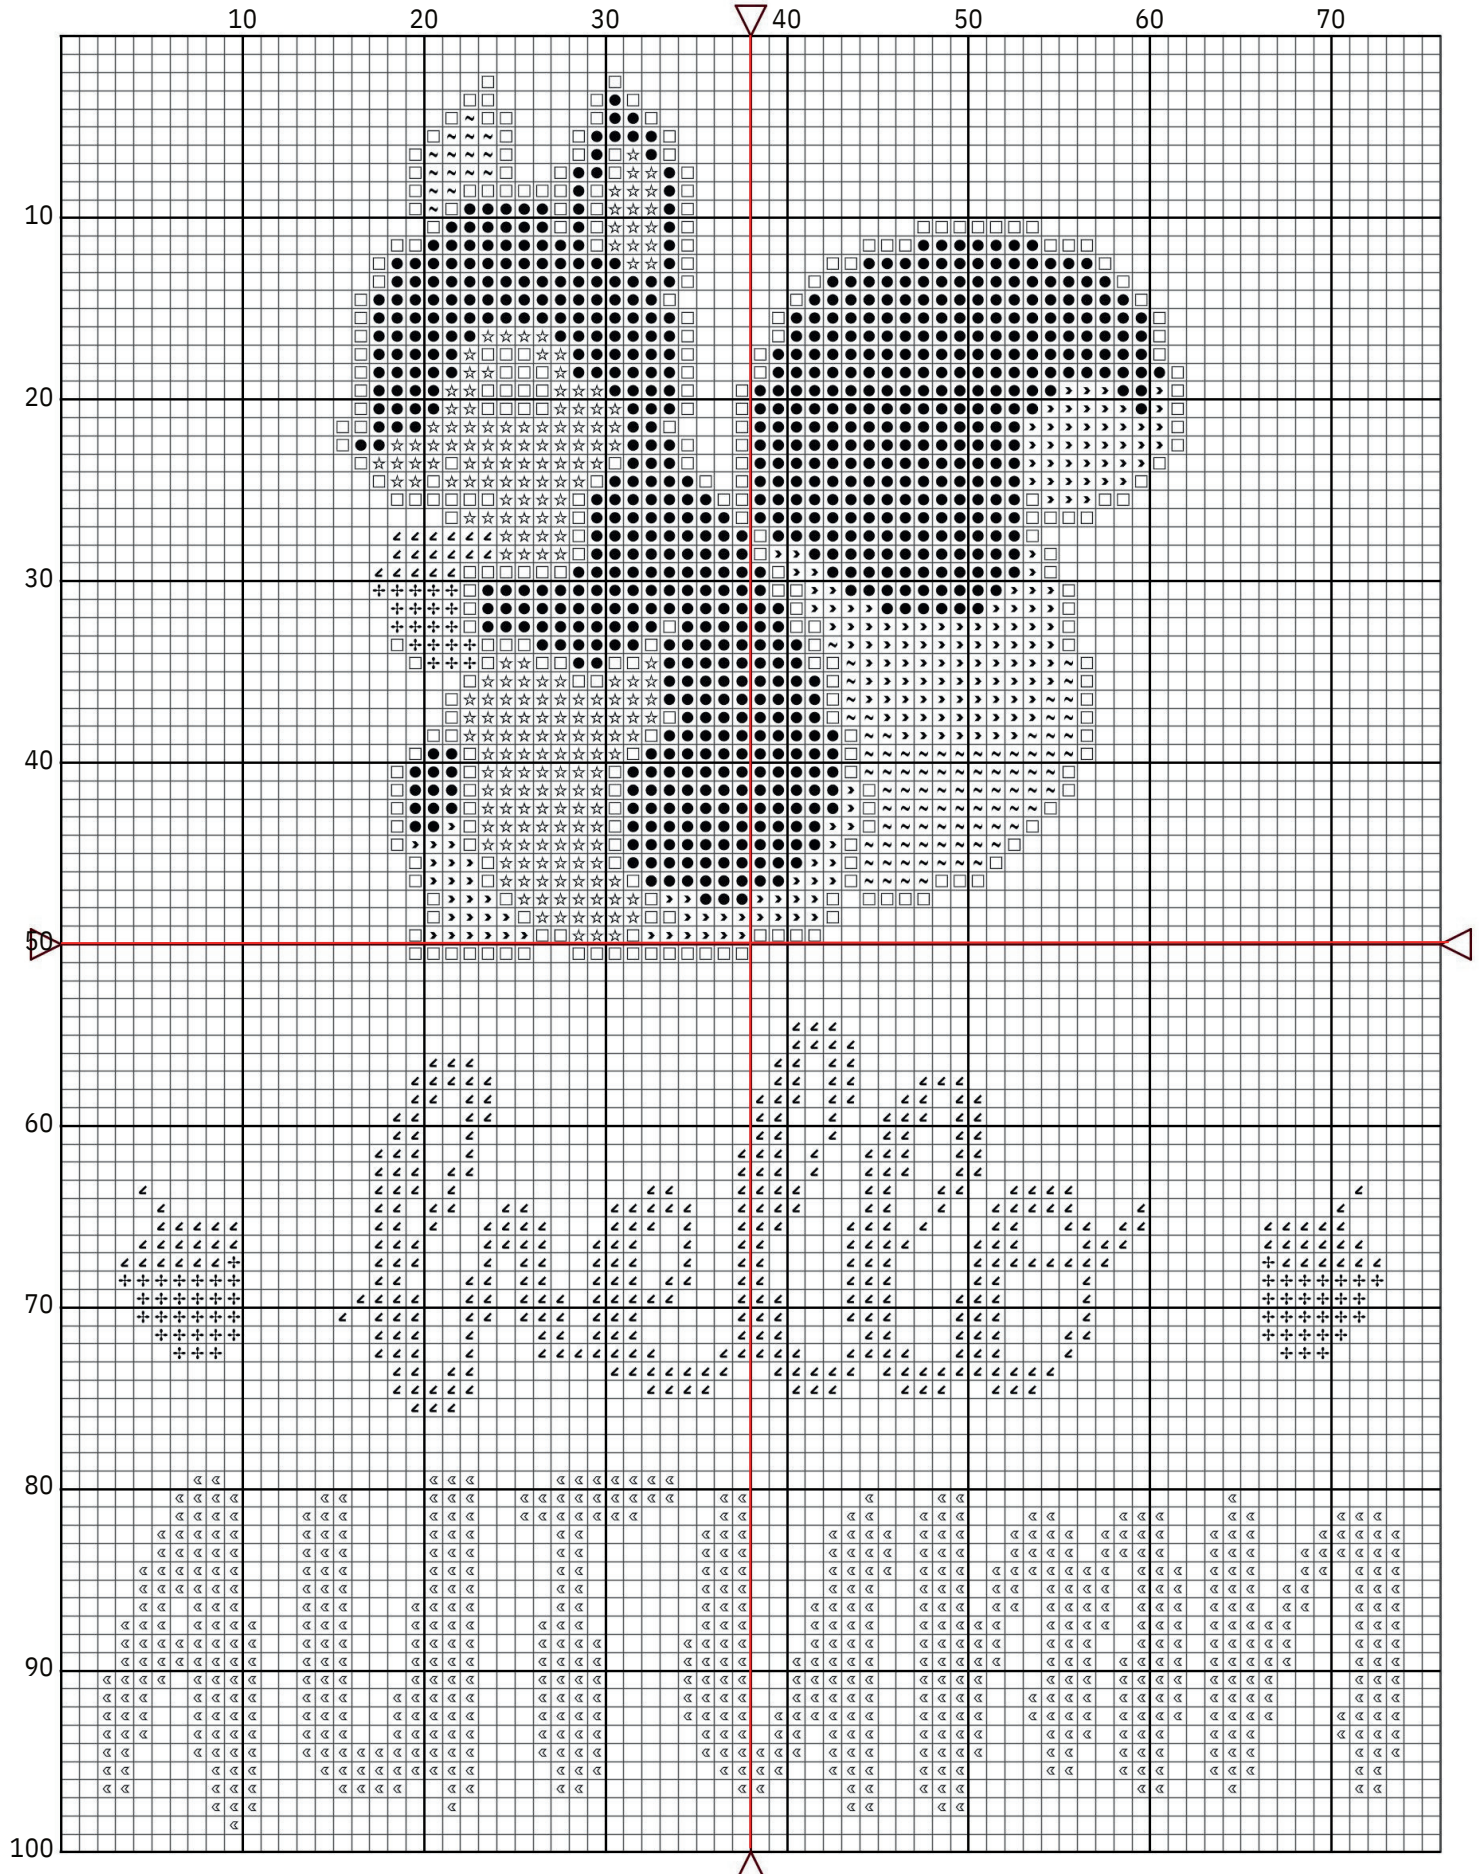

# Autumn Squirrel

## APL Cross Stitch Corner

Design size: 76 x 100 stitches

Image created using Canva.com. Pattern designed using FlossCross.com

Stitches used: Cross Stitch

Size based on 14 count Aida:

Stitched area: 5.14" x 6.93"

Material size: 10" x 11"

©2024APLCrossStitchCorner

Autumn Squirrel

Autumn Squirrel

Autumn Squirrel  
Floss list for crosses

Use 2 strands of thread for cross stitch

N	Symbol	Number	Name	Stitches
1		 DMC 300	Mahogany - Very Dark	290
2		 DMC 301	Mahogany - Medium	101
3		 DMC 402	Mahogany - Very Light	741
4		 DMC 632	Desert Sand - Ultra Very Dark	410
5		 DMC 740	Tangerine	711
6		 DMC 746	Off White	217
7		 DMC 977	Golden Brown - Light	76
8		 DMC 3776	Mahogany - Light	187